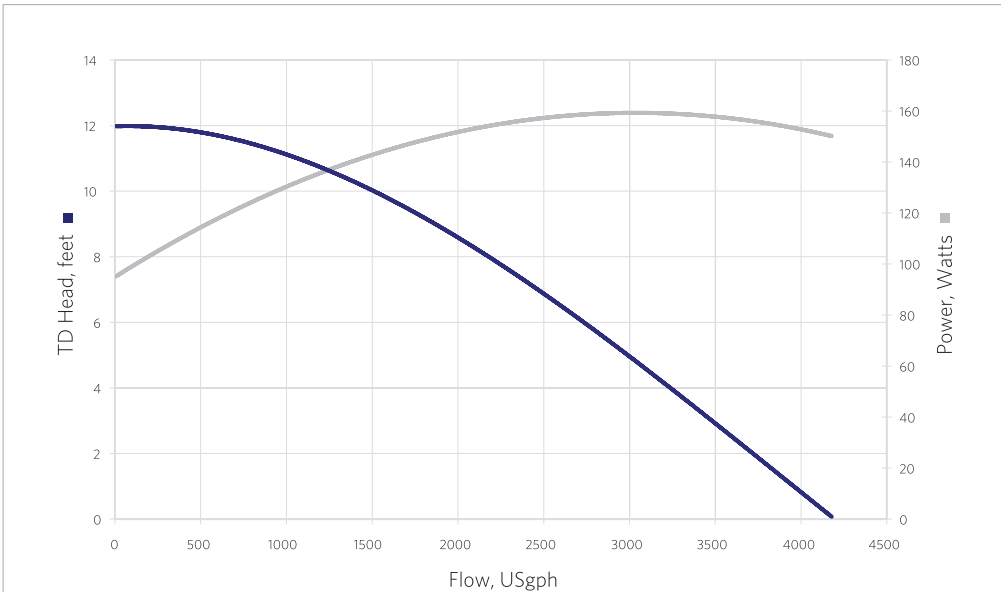

**Dimensions and illustrations are approximate and for reference only*

Sequence® 750 Series - Model 4200SEQ12

Our best seller! The compact model 750 series delivers big flow for little power. Great for smaller and simple ponds (3,000 gallons or less).

Flow At Total Dynamic Head	2'	4'	6'	8'	10'
GPM	62	54	45	36	25
GPH	3720	3240	2700	2160	1500

3 YEAR LIMITED WARRANTY

8 FOOT CORDSET

TEFC FANCOOLED MOTOR

MODEL	4200SEQ12
INLET	2"
DISCHARGE	1.5"
MAX FLOW (gph)	4200
MAX HEAD (feet)	12'
MAX POWER (watts)	160
MAX CURRENT (amps)	1.56
@ (volts)	115
MOTOR HP	1/8
MOTOR ENCLOSURE	TEFC
IMPELLER	9